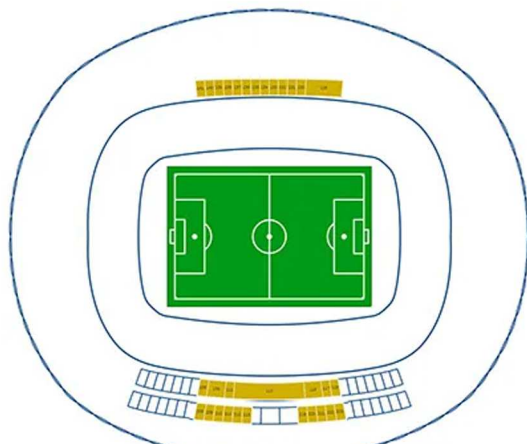

Official Hospitality Package

PRIVATE SKYBOX PLATINUM

Most central Private Skyboxes located on the main or opposite stand

Match ticket for a skybox seat

Spirits on request

Service at half time

Premium culinary experience

Personalised service

Wi-fi

National Stadium, Warsaw, Poland – 14 August 2024

€ 890 per person (+ VAT)

Skybox size: 12 seats

Click on the map to view the skybox numbers

 **Match Ticket** Seat in front of the Skybox